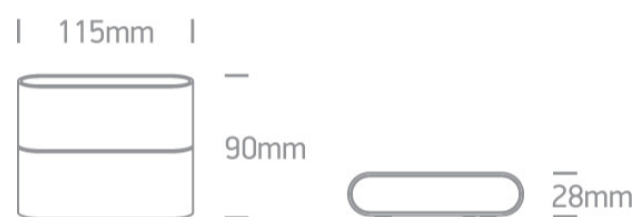

14 Wall & Ceiling LED>Outdoor Slim Range Up & down beam

67376/AN/W

2x3W, IP54, SMD 2835, Outdoor Slim Range Up & down beam.

Complies with standard EN60598-1 and any other specific standards.

Downloads

Dimensions

Physical Specification

Item Group	14 Wall & Ceiling LED
Family	Outdoor Slim Range Up & down beam
Order Code	67376/AN/W
Colour	Anthracite
Material	Die Cast
Shape	Rectangular
Length	115mm
Width	90mm
Height	28mm
Surface Wall	Yes
Indoor	Yes
Outdoor	Yes