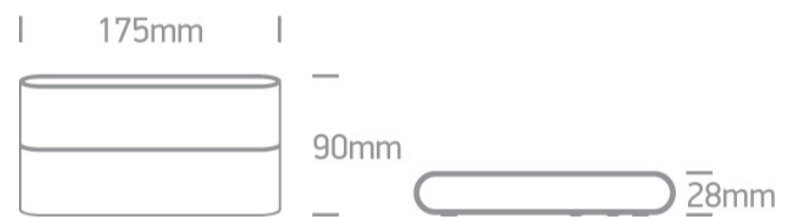

14 Wall & Ceiling LED>Outdoor Slim Range Up & down beam

67376A/W/W

2x6W, IP54, SMD 2835, Outdoor Slim Range Up & down beam.

Complies with standard EN60598-1 and any other specific standards.

Downloads

Dimensions

Physical Specification

Item Group	14 Wall & Ceiling LED
Family	Outdoor Slim Range Up & down beam
Order Code	67376A/W/W
Colour	White
Material	Die Cast
Shape	Rectangular
Length	175mm
Width	90mm
Height	28mm
Surface Wall	Yes
Indoor	Yes
Outdoor	Yes