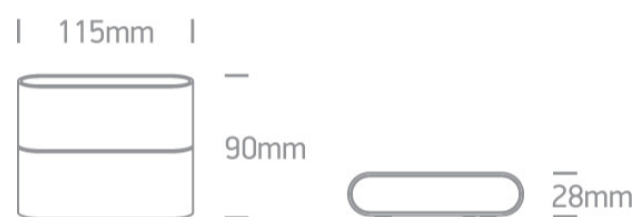

14 Wall & Ceiling LED>Outdoor Slim Range Up & down beam

67376/W/W

2x3W, IP54, SMD 2835, Outdoor Slim Range Up & down beam.

Complies with standard EN60598-1 and any other specific standards.

Downloads

Dimensions

Physical Specification

Item Group	14 Wall & Ceiling LED
Family	Outdoor Slim Range Up & down beam
Order Code	67376/W/W
Colour	White
Material	Die Cast
Shape	Rectangular
Length	115mm
Width	90mm
Height	28mm
Surface Wall	Yes
Indoor	Yes
Outdoor	Yes