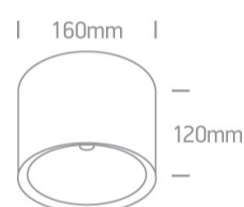

14 Wall & Ceiling LED>COB Outdoor Ceiling Cylinders

67380A/W/W

25W COB LED cylinder, IP54, suitable for indoor and outdoor installation.

Complete with non-dimmable LED driver.

Complies with standard EN60598-1 and any other specific standards.

Downloads

Dimensions

Gallery

Physical Specification

Item Group	14 Wall & Ceiling LED
Family	COB Outdoor Ceiling Cylinders
Order Code	67380A/W/W
Colour	White
Material	Aluminium
Shape	Circular
Height	160mm

Diameter	120mm
Surface Ceiling	Yes
Indoor	Yes
Outdoor	Yes