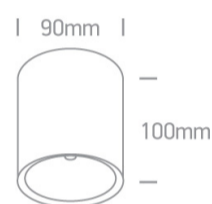

14 Wall & Ceiling LED>COB Outdoor Ceiling Cylinders

67380/W/W

10W COB LED cylinder, IP54, suitable for indoor and outdoor installation.

Complete with non-dimmable LED driver.

Complies with standard EN60598-1 and any other specific standards.

Downloads

Dimensions

Gallery

Physical Specification

Item Group	14 Wall & Ceiling LED
Family	COB Outdoor Ceiling Cylinders
Order Code	67380/W/W
Colour	White
Material	Aluminium
Shape	Circular
Height	100mm

Diameter	90mm
Surface Ceiling	Yes
Indoor	Yes
Outdoor	Yes

Illumination Data

Colour Temperature	3000K
Lumen Output	700lm
Light Efficiency	70lm/W
CRI	80
Beam Angle	60°
Illumination Diagram	

Packing Info

Box Length	12cm
Box Width	12cm
Box Height	13cm
Pcs/Carton	24
Barcode	5291889044970
HS Code	9405409900