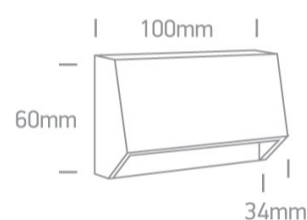

Downloads

Dimensions

Physical Specification

| | |
|-------------------|--|
| Item Group | 14 Wall & Ceiling LED |
| Family | Down Illumination Wall Lights ABS + PC |
| Order Code | 67386A/AN/W |
| Colour | Anthracite |
| Material | ABS |
| Diffuser Material | PC |
| Shape | Rectangular |
| Length | 100mm |
| Width | 37mm |
| Height | 60mm |
| Surface Wall | Yes |
| Indoor | Yes |