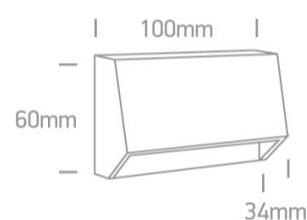

Downloads

Dimensions

Physical Specification

Item Group	14 Wall & Ceiling LED
Family	Down Illumination Wall Lights ABS + PC
Order Code	67386A/W/W
Colour	White
Material	ABS
Diffuser Material	PC
Shape	Rectangular
Length	100mm
Width	37mm
Height	60mm
Surface Wall	Yes
Indoor	Yes