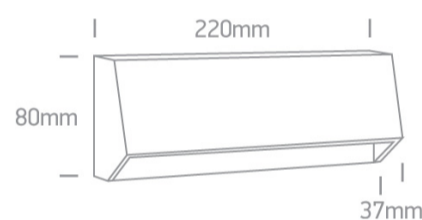

Downloads

Dimensions

Physical Specification

Item Group	14 Wall & Ceiling LED
Family	Down Illumination Wall Lights ABS + PC
Order Code	67386C/AN/W
Colour	Anthracite
Material	ABS
Diffuser Material	PC
Shape	Rectangular
Length	220mm
Width	37mm
Height	80mm
Surface Wall	Yes
Indoor	Yes

80

Illumination Diagram

Dark Light

Yes

Packing Info

Box Length

23cm

Box Width