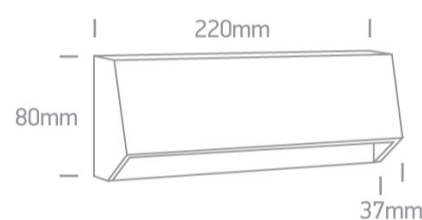

Downloads

Dimensions

Physical Specification

Item Group	14 Wall & Ceiling LED
Family	Down Illumination Wall Lights ABS + PC
Order Code	67386C/W/W
Colour	White
Material	ABS
Diffuser Material	PC
Shape	Rectangular
Length	220mm
Width	37mm
Height	80mm
Surface Wall	Yes
Indoor	Yes

80

Illumination Diagram

Dark Light

Yes

Packing Info

Box Length

23cm

Box Width