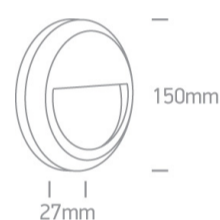

Downloads

Dimensions

Physical Specification

Item Group	14 Wall & Ceiling LED
Family	Outdoor Dark Lights ABS + PC
Order Code	67388A/W/W
Colour	White
Material	ABS
Diffuser Material	PC
Shape	Circular
Height	27mm
Diameter	150mm
Surface Wall	Yes
Indoor	Yes
Outdoor	Yes

Dark Light

Yes

Packing Info

Box Length

16cm

Box Width

16cm

Box Height