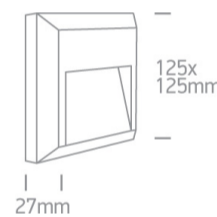

Downloads

Dimensions

Physical Specification

Item Group	14 Wall & Ceiling LED
Family	Outdoor Dark Lights ABS + PC
Order Code	67388B/AN/W
Colour	Anthracite
Material	ABS
Diffuser Material	PC
Shape	Rectangular
Length	125mm
Width	125mm
Height	27mm
Surface Wall	Yes
Indoor	Yes

Dark Light	Yes
------------	-----

Packing Info

Box Length	13,5cm
------------	--------

Box Width	13,5cm
-----------	--------

Box Height	3cm
------------	-----

Box Weight	0,235Kg
------------	---------

Pcs/Carton	40
Barcode	5291889048961
HS Code	9405104090