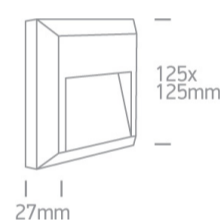

Downloads

Dimensions

Physical Specification

Item Group	14 Wall & Ceiling LED
Family	Outdoor Dark Lights ABS + PC
Order Code	67388B/W/W
Colour	White
Material	ABS
Diffuser Material	PC
Shape	Rectangular
Length	125mm
Width	125mm
Height	27mm
Surface Wall	Yes
Indoor	Yes

Dark Light	Yes
------------	-----

Packing Info

Box Length	13,5cm
------------	--------

Box Width	13,5cm
-----------	--------

Box Height	3cm
------------	-----

Box Weight	0,235Kg
------------	---------

Pcs/Carton	40
Barcode	5291889048978
HS Code	9405104090