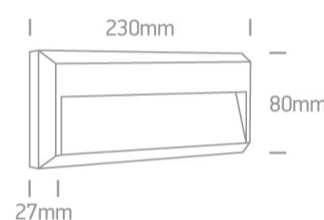

Downloads

Dimensions

Physical Specification

Item Group	14 Wall & Ceiling LED
Family	Outdoor Dark Lights ABS + PC
Order Code	67388C/AN/W
Colour	Anthracite
Material	ABS
Diffuser Material	PC
Shape	Rectangular
Length	230mm
Width	80mm
Height	27mm
Surface Wall	Yes
Indoor	Yes

Dark Light	Yes
------------	-----

Packing Info

Box Length	24cm
------------	------

Box Width	9cm
-----------	-----

Box Height	3,5cm
------------	-------

Box Weight	0,235Kg
------------	---------

Pcs/Carton	24
Barcode	5291889048985
HS Code	9405104090