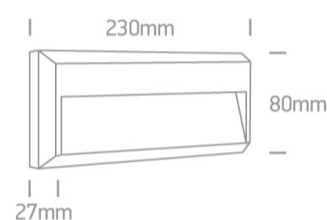

Downloads

Dimensions

Physical Specification

Item Group	14 Wall & Ceiling LED
Family	Outdoor Dark Lights ABS + PC
Order Code	67388C/W/W
Colour	White
Material	ABS
Diffuser Material	PC
Shape	Rectangular
Length	230mm
Width	80mm
Height	27mm
Surface Wall	Yes
Indoor	Yes

Dark Light	Yes
------------	-----

Packing Info

Box Length	24cm
------------	------

Box Width	9cm
-----------	-----

Box Height	3,5cm
------------	-------

Box Weight	0,235Kg
------------	---------

Pcs/Carton
Barcode
HS Code