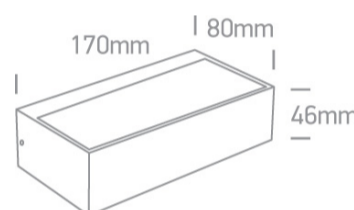

Downloads

Dimensions

Physical Specification

Item Group	14 Wall & Ceiling LED
Family	Outdoor Wall Up & Down Lights
Order Code	67392/AN/W
Colour	Anthracite
Material	Die Cast
Shape	Rectangular
Length	170mm
Width	80mm
Height	46mm
Surface Wall	Yes
Indoor	Yes
Outdoor	Yes

Illumination Data

Colour Temperature	3000K
Lumen Output	400lm
Light Efficiency	57lm/W
CRI	80
Illumination Diagram	

Packing Info

Box Length	18cm
Box Width	9,5cm
Box Height	5,5cm
Box Weight	0,35kg
Pcs/Carton	20
Barcode	5291889049067
HS Code	9405104090