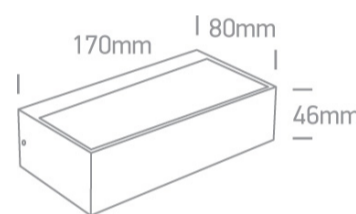

Downloads

Dimensions

Physical Specification

Item Group	14 Wall & Ceiling LED
Family	Outdoor Wall Up & Down Lights
Order Code	67392/W/W
Colour	White
Material	Die Cast
Shape	Rectangular
Length	170mm
Width	80mm
Height	46mm
Surface Wall	Yes
Indoor	Yes
Outdoor	Yes

#### Packing Info

Box Length	18cm
Box Width	9,5cm
Box Height	5,5cm
Box Weight	0,35kg
Pcs/Carton	20
Barcode	5291889049074
HS Code	9405104090