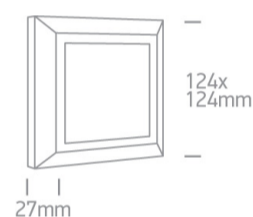

Downloads

Dimensions

Physical Specification

Item Group	14 Wall & Ceiling LED
Family	Outdoor General Lighting ABS + PC
Order Code	67394A/AN/W
Colour	Anthracite
Material	ABS
Diffuser Material	PC
Shape	Rectangular
Length	124mm
Width	124mm
Height	27mm
Surface Ceiling	Yes
Surface Wall	Yes

#### Packing Info

Box Length	16cm
------------	------

Box Width	16cm
-----------	------

Box Height	3,5cm
------------	-------

Box Weight	0,225Kg
------------	---------

Pcs/Carton

40

Barcode