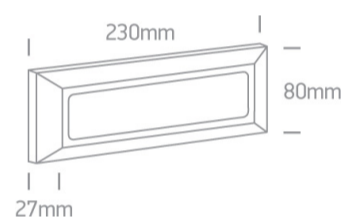

14 Wall & Ceiling LED>Outdoor General Lighting ABS + PC

67394/AN/W

3,5W LED wall light, IP65, ideal for both indoor and outdoor installation.

Complies with standard EN60598-1 and any other specific standards.

Downloads

Dimensions

Physical Specification

Item Group	14 Wall & Ceiling LED
Family	Outdoor General Lighting ABS + PC
Order Code	67394/AN/W
Colour	Anthracite
Material	ABS
Diffuser Material	PC
Shape	Rectangular
Length	230mm
Width	80mm
Height	27mm
Surface Ceiling	Yes
Surface Wall	Yes