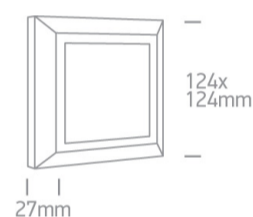

14 Wall & Ceiling LED>Outdoor General Lighting ABS + PC

67394A/W/W

3,5W LED wall light, IP65, ideal for both indoor and outdoor installation.

Complies with standard EN60598-1 and any other specific standards.

Downloads

Dimensions

Physical Specification

Item Group	14 Wall & Ceiling LED
Family	Outdoor General Lighting ABS + PC
Order Code	67394A/W/W
Colour	White
Material	ABS
Diffuser Material	PC
Shape	Rectangular
Length	124mm
Width	124mm
Height	27mm
Surface Ceiling	Yes
Surface Wall	Yes

Lumen Output	250lm
--------------	-------

Light Efficiency	71,42lm/W
------------------	-----------

CRI	80
-----	----

Illumination Diagram	
----------------------	---

Packing Info

Box Length	16cm
------------	------

Box Width	16cm
-----------	------

Box Height	3,5cm
------------	-------

Box Weight	0,225Kg
------------	---------

Pcs/Carton

40

Barcode

5291889049463

HS Code