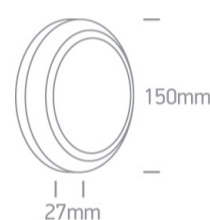

14 Wall & Ceiling LED>Outdoor General Lighting ABS + PC

67394B/AN/W

3,5W LED wall light, IP65, ideal for both indoor and outdoor installation.

Complies with standard EN60598-1 and any other specific standards.

Downloads

Dimensions

Physical Specification

Item Group	14 Wall & Ceiling LED
Family	Outdoor General Lighting ABS + PC
Order Code	67394B/AN/W
Colour	Anthracite
Material	ABS
Diffuser Material	PC
Shape	Circular
Height	27mm
Diameter	150mm
Surface Wall	Yes
Indoor	Yes
Outdoor	Yes

Packing Info

Box Length

16cm

Box Width

16cm

Box Height

3,5cm

Box Weight