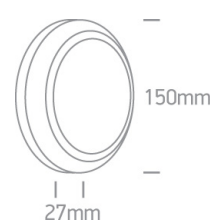

14 Wall & Ceiling LED>Outdoor General Lighting ABS + PC

67394B/W/W

3,5W LED wall light, IP65, ideal for both indoor and outdoor installation.

Complies with standard EN60598-1 and any other specific standards.

Downloads

Dimensions

Physical Specification

Item Group	14 Wall & Ceiling LED
Family	Outdoor General Lighting ABS + PC
Order Code	67394B/W/W
Colour	White
Material	ABS
Diffuser Material	PC
Shape	Circular
Height	27mm
Diameter	150mm
Surface Wall	Yes
Indoor	Yes
Outdoor	Yes

## Packing Info

Box Length

16cm

Box Width

16cm

Box Height

3,5cm

Box Weight