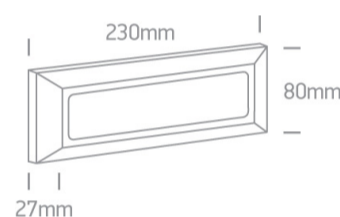

14 Wall & Ceiling LED>Outdoor General Lighting ABS + PC

67394/W/W

3,5W LED wall light, IP65, ideal for both indoor and outdoor installation.

Complies with standard EN60598-1 and any other specific standards.

Downloads

Dimensions

Physical Specification

Item Group	14 Wall & Ceiling LED
Family	Outdoor General Lighting ABS + PC
Order Code	67394/W/W
Colour	White
Material	ABS
Diffuser Material	PC
Shape	Rectangular
Length	230mm
Width	80mm
Height	27mm
Surface Ceiling	Yes
Surface Wall	Yes

Lumen Output	250lm
--------------	-------

Light Efficiency	71,42lm/W
------------------	-----------

CRI	80
-----	----

Illumination Diagram	
----------------------	---

Packing Info

Box Length	24cm
------------	------

Box Width	9cm
-----------	-----

Box Height	3,5cm
------------	-------

Box Weight	0,25Kg
------------	--------

Pcs/Carton

24

Barcode

5291889049050

HS Code