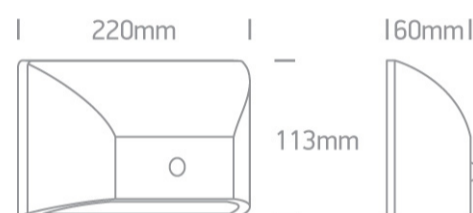

Complies with standard EN60598-1 and any other specific standards.

Downloads

Dimensions

Physical Specification

Item Group	14 Wall & Ceiling LED
Family	Down Illumination Wall Lights ABS + PC
Order Code	67396A/AN/W
Colour	Anthracite
Material	ABS
Diffuser Material	PC
Shape	Rectangular
Length	220mm
Width	113mm
Height	60mm
Surface Wall	Yes
Indoor	Yes

Packing Info

Box Length	23cm
------------	------

Box Width	13cm
-----------	------

Box Height	7cm
------------	-----

Box Weight	0,4Kg
------------	-------

Pcs/Carton	20
------------	----

Barcode

5291889049494