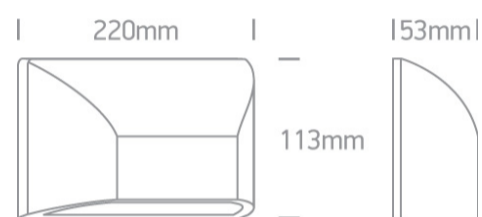

Downloads

Dimensions

Physical Specification

Item Group	14 Wall & Ceiling LED
Family	Down Illumination Wall Lights ABS + PC
Order Code	67396/AN/W
Colour	Anthracite
Material	ABS
Diffuser Material	PC
Shape	Rectangular
Length	220mm
Width	113mm
Height	60mm
Surface Wall	Yes
Indoor	Yes

Packing Info

Box Length	23cm
------------	------

Box Width	13cm
-----------	------

Box Height	7cm
------------	-----

Box Weight	0,36Kg
------------	--------

Pcs/Carton	20
------------	----

Barcode

5291889049432