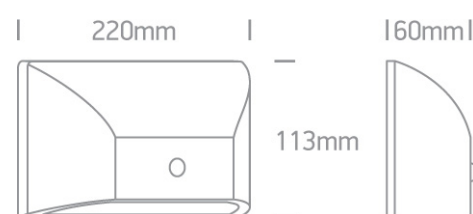

Complies with standard EN60598-1 and any other specific standards.

Downloads

Dimensions

Physical Specification

Item Group	14 Wall & Ceiling LED
Family	Down Illumination Wall Lights ABS + PC
Order Code	67396A/W/W
Colour	White
Material	ABS
Diffuser Material	PC
Shape	Rectangular
Length	220mm
Width	113mm
Height	60mm
Surface Wall	Yes
Indoor	Yes

Packing Info

Box Length	23cm
------------	------

Box Width	13cm
-----------	------

Box Height	7cm
------------	-----

Box Weight	0,4Kg
------------	-------

Pcs/Carton	20
------------	----

Barcode

5291889049500