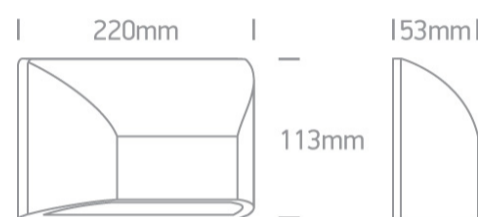

Downloads

Dimensions

Physical Specification

Item Group	14 Wall & Ceiling LED
Family	Down Illumination Wall Lights ABS + PC
Order Code	67396/W/W
Colour	White
Material	ABS
Diffuser Material	PC
Shape	Rectangular
Length	220mm
Width	113mm
Height	60mm
Surface Wall	Yes
Indoor	Yes

Packing Info

Box Length	23cm
------------	------

Box Width	13cm
-----------	------

Box Height	7cm
------------	-----

Box Weight	0,36Kg
------------	--------

Pcs/Carton	20
------------	----

Barcode

5291889049449