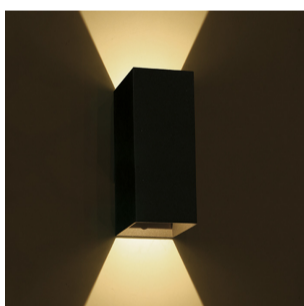

14 Wall & Ceiling LED>Outdoor Wall Dark Lights Die cast

67398A/B/W

2x3W LED wall light, IP54, ideal for both indoor and outdoor installation.

Supplied with non-dimmable LED driver.

Complies with standard EN60598-1 and any other specific standards.

Downloads

Dimensions

Gallery

Physical Specification

Item Group	14 Wall & Ceiling LED
Family	Outdoor Wall Dark Lights Die cast
Order Code	67398A/B/W
Colour	Black
Material	Die Cast
Shape	Rectangular
Length	90mm