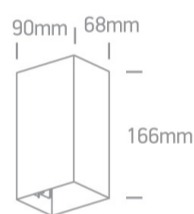

14 Wall & Ceiling LED>Outdoor Wall Dark Lights Die cast

67398A/B/W

2x3W LED wall light, IP54, ideal for both indoor and outdoor installation.

Supplied with non-dimmable LED driver.

Complies with standard EN60598-1 and any other specific standards.

Downloads

Dimensions

Gallery

Physical Specification

Item Group	14 Wall & Ceiling LED
Family	Outdoor Wall Dark Lights Die cast
Order Code	67398A/B/W
Colour	Black
Material	Die Cast
Shape	Rectangular
Length	90mm

Width	68mm
Height	166mm
Surface Wall	Yes
Indoor	Yes
Outdoor	Yes

Electrical Characteristics

Gear	Built In
Fitting + Driver	
Input Voltage	100-240V
50 Hz	Yes
60 Hz	Yes
Safety Class	
Power(Watts)	2x3W
IP Rating	IP54
Light Source	LED built in
Dimmable	No
F Mark	

Illumination Data

Colour Temperature	3000K
Lumen Output	2x200lm
Light Efficiency	66,67lm/W
CRI	80
Illumination Diagram	
Dark Light	Yes

Packing Info

Box Length	11,5cm
Box Width	8,5cm
Box Height	17,5cm
Box Weight	0,6Kg