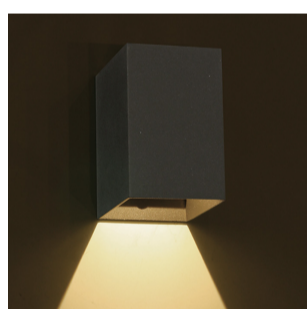

14 Wall & Ceiling LED>Outdoor Wall Dark Lights Die cast

67398/AN/W

3W LED wall light, IP54, ideal for both indoor and outdoor installation.

Supplied with non-dimmable LED driver.

Complies with standard EN60598-1 and any other specific standards.

Downloads

Dimensions

Gallery

Physical Specification

Item Group	14 Wall & Ceiling LED
Family	Outdoor Wall Dark Lights Die cast
Order Code	67398/AN/W
Colour	Anthracite
Material	Die Cast
Shape	Rectangular
Length	90mm