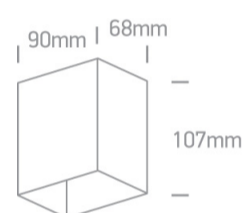

Downloads

Dimensions

Gallery

Physical Specification

Item Group	14 Wall & Ceiling LED
Family	Outdoor Wall Dark Lights Die cast
Order Code	67398/AN/W
Colour	Anthracite
Material	Die Cast
Shape	Rectangular
Length	90mm

Width	68mm
Height	107mm
Surface Wall	Yes
Indoor	Yes
Outdoor	Yes

#### Packing Info

Box Length	10,5cm
Box Width	9cm
Box Height	12cm
Box Weight	0,45Kg

Pcs/Carton	24
Barcode	5291889049593
HS Code	9405409900

Certification & Warranty

Warranty	2 Years
Weee Directive	Yes