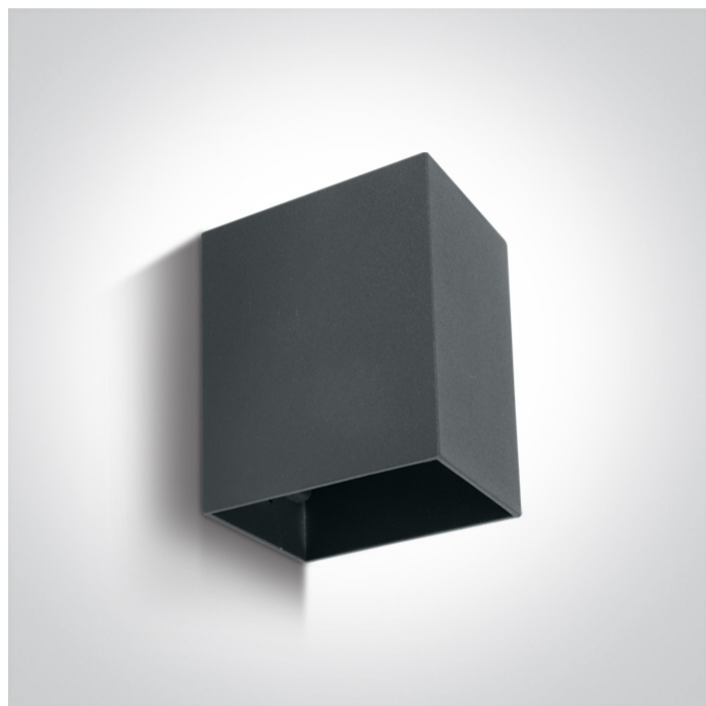

14 Wall & Ceiling LED>Outdoor Wall Dark Lights Die cast

67398/AN/W

3W LED wall light, IP54, ideal for both indoor and outdoor installation.

Supplied with non-dimmable LED driver.

Complies with standard EN60598-1 and any other specific standards.

Downloads

Dimensions

Gallery

Physical Specification

Item Group	14 Wall & Ceiling LED
Family	Outdoor Wall Dark Lights Die cast
Order Code	67398/AN/W
Colour	Anthracite
Material	Die Cast
Shape	Rectangular
Length	90mm

Width	68mm
Height	107mm
Surface Wall	Yes
Indoor	Yes
Outdoor	Yes