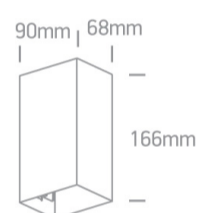

14 Wall & Ceiling LED>Outdoor Wall Dark Lights Die cast

67398A/W/W

2x3W LED wall light, IP54, ideal for both indoor and outdoor installation.

Supplied with non-dimmable LED driver.

Complies with standard EN60598-1 and any other specific standards.

Downloads

Dimensions

Gallery

Physical Specification

Item Group	14 Wall & Ceiling LED
Family	Outdoor Wall Dark Lights Die cast
Order Code	67398A/W/W
Colour	White
Material	Die Cast
Shape	Rectangular
Length	90mm

Width	68mm
Height	166mm
Surface Wall	Yes
Indoor	Yes
Outdoor	Yes

#### Packing Info

Box Length	11,5cm
Box Width	8,5cm
Box Height	17,5cm
Box Weight	0,6Kg

Pcs/Carton

12

Barcode

5291889049623

HS Code

9405409900