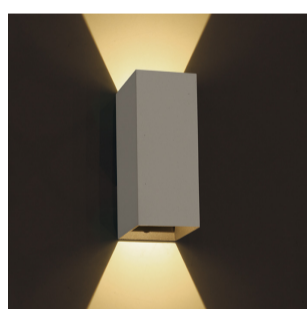

14 Wall & Ceiling LED>Outdoor Wall Dark Lights Die cast

67398A/W/W

2x3W LED wall light, IP54, ideal for both indoor and outdoor installation.

Supplied with non-dimmable LED driver.

Complies with standard EN60598-1 and any other specific standards.

Downloads

Dimensions

Gallery

Physical Specification

Item Group	14 Wall & Ceiling LED
Family	Outdoor Wall Dark Lights Die cast
Order Code	67398A/W/W
Colour	White
Material	Die Cast
Shape	Rectangular
Length	90mm