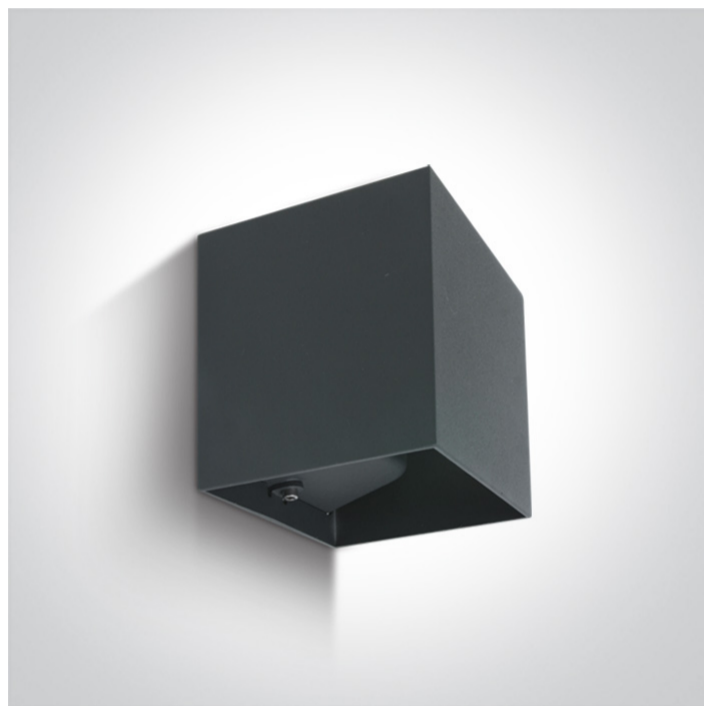

14 Wall & Ceiling LED>Outdoor Wall Dark Lights Die cast

67398C/AN/W

2x3W LED wall light, IP54, ideal for both indoor and outdoor installation.

Supplied with non-dimmable LED driver.

Complies with standard EN60598-1 and any other specific standards.

Downloads

Dimensions

Gallery

Physical Specification

Item Group	14 Wall & Ceiling LED
Family	Outdoor Wall Dark Lights Die cast
Order Code	67398C/AN/W
Colour	Anthracite
Material	Die Cast
Shape	Rectangular
Length	111mm

Width	95mm
Height	110mm
Surface Wall	Yes
Indoor	Yes
Outdoor	Yes

## Electrical Characteristics

Gear	Built In
Fitting + Driver	
Input Voltage	100-240V
50 Hz	Yes
60 Hz	Yes
Safety Class	
Power(Watts)	2x3W
IP Rating	IP54
Light Source	LED built in
Dimmable	No
F Mark	

Fitting	
Input Type	Constant Current
Input Current	350mA
Voltage	17V
Power(Watts)	5,95W
IP Rating	IP54
Light Source	LED built in
LED Type	COB
LED Brand	Cree