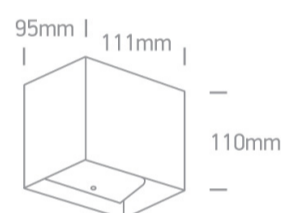

14 Wall & Ceiling LED>Outdoor Wall Dark Lights Die cast

67398C/AN/W

2x3W LED wall light, IP54, ideal for both indoor and outdoor installation.

Supplied with non-dimmable LED driver.

Complies with standard EN60598-1 and any other specific standards.

Downloads

Dimensions

Gallery

Physical Specification

Item Group	14 Wall & Ceiling LED
Family	Outdoor Wall Dark Lights Die cast
Order Code	67398C/AN/W
Colour	Anthracite
Material	Die Cast
Shape	Rectangular
Length	111mm

Width	95mm
Height	110mm
Surface Wall	Yes
Indoor	Yes
Outdoor	Yes

#### Packing Info

Box Length	12,5cm
Box Width	12,5cm
Box Height	12,5cm
Box Weight	0,58Kg

Pcs/Carton

18

Barcode

5291889049630

HS Code

9405409900