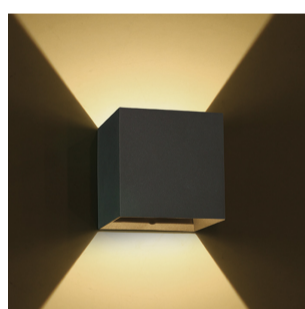

14 Wall & Ceiling LED>Outdoor Wall Dark Lights Die cast

67398C/AN/W

2x3W LED wall light, IP54, ideal for both indoor and outdoor installation.

Supplied with non-dimmable LED driver.

Complies with standard EN60598-1 and any other specific standards.

Downloads

Dimensions

Gallery

Physical Specification

Item Group	14 Wall & Ceiling LED
Family	Outdoor Wall Dark Lights Die cast
Order Code	67398C/AN/W
Colour	Anthracite
Material	Die Cast
Shape	Rectangular
Length	111mm