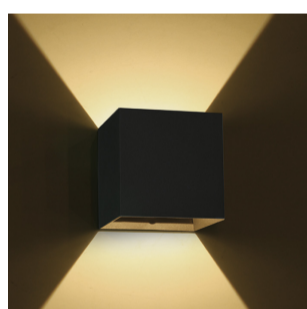

14 Wall & Ceiling LED>Outdoor Wall Dark Lights Die cast

67398C/B/W

2x3W LED wall light, IP54, ideal for both indoor and outdoor installation.

Supplied with non-dimmable LED driver.

Complies with standard EN60598-1 and any other specific standards.

Downloads

Dimensions

Gallery

Physical Specification

Item Group	14 Wall & Ceiling LED
Family	Outdoor Wall Dark Lights Die cast
Order Code	67398C/B/W
Colour	Black
Material	Die Cast
Shape	Rectangular
Length	111mm