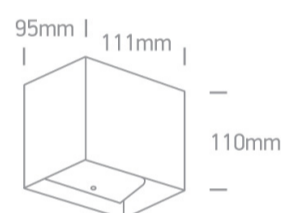

14 Wall & Ceiling LED>Outdoor Wall Dark Lights Die cast

67398C/B/W

2x3W LED wall light, IP54, ideal for both indoor and outdoor installation.

Supplied with non-dimmable LED driver.

Complies with standard EN60598-1 and any other specific standards.

Downloads

Dimensions

Gallery

Physical Specification

Item Group	14 Wall & Ceiling LED
Family	Outdoor Wall Dark Lights Die cast
Order Code	67398C/B/W
Colour	Black
Material	Die Cast
Shape	Rectangular
Length	111mm

Width	95mm
Height	110mm
Surface Wall	Yes
Indoor	Yes
Outdoor	Yes

Electrical Characteristics

Gear	Built In
Fitting + Driver	
Input Voltage	100-240V
50 Hz	Yes
60 Hz	Yes
Safety Class	
Power(Watts)	2x3W
IP Rating	IP54
Light Source	LED built in
Dimmable	No
F Mark	

Illumination Data

Colour Temperature	3000K
Lumen Output	2x200lm
Light Efficiency	66,67lm/W
CRI	80
Illumination Diagram	
Dark Light	Yes

Packing Info

Box Length	12,5cm
Box Width	12,5cm
Box Height	12,5cm
Box Weight	0,58Kg