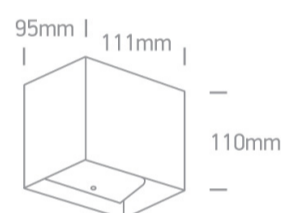

14 Wall & Ceiling LED>Outdoor Wall Dark Lights Die cast

67398C/W/W

2x3W LED wall light, IP54, ideal for both indoor and outdoor installation.

Supplied with non-dimmable LED driver.

Complies with standard EN60598-1 and any other specific standards.

Downloads

Dimensions

Gallery

Physical Specification

Item Group	14 Wall & Ceiling LED
Family	Outdoor Wall Dark Lights Die cast
Order Code	67398C/W/W
Colour	White
Material	Die Cast
Shape	Rectangular
Length	111mm

Width	95mm
Height	110mm
Surface Wall	Yes
Indoor	Yes
Outdoor	Yes

Electrical Characteristics

Gear	Built In
Fitting + Driver	
Input Voltage	100-240V
50 Hz	Yes
60 Hz	Yes
Safety Class	
Power(Watts)	2x3W
IP Rating	IP54
Light Source	LED built in
Dimmable	No
F Mark	

Illumination Data

Colour Temperature	3000K
Lumen Output	2x200lm
Light Efficiency	66,67lm/W
CRI	80
Illumination Diagram	
Dark Light	Yes

Packing Info

Box Length	12,5cm
Box Width	12,5cm
Box Height	12,5cm
Box Weight	0,58Kg