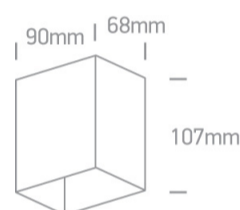

Downloads

Dimensions

Gallery

Physical Specification

Item Group	14 Wall & Ceiling LED
Family	Outdoor Wall Dark Lights Die cast
Order Code	67398/W/W
Colour	White
Material	Die Cast
Shape	Rectangular
Length	90mm

Width	68mm
Height	107mm
Surface Wall	Yes
Indoor	Yes
Outdoor	Yes

Electrical Characteristics

Gear	Built In
Fitting + Driver	
Input Voltage	100-240V
50 Hz	Yes
60 Hz	Yes
Safety Class	
Power(Watts)	3W
IP Rating	IP54
Light Source	LED built in
Dimmable	No
F Mark	

Illumination Data

Colour Temperature	3000K
Lumen Output	200lm
Light Efficiency	66,67lm/W
CRI	80
Illumination Diagram	
Dark Light	Yes

Packing Info

Box Length	10,5cm
Box Width	9cm
Box Height	12cm
Box Weight	0,45Kg