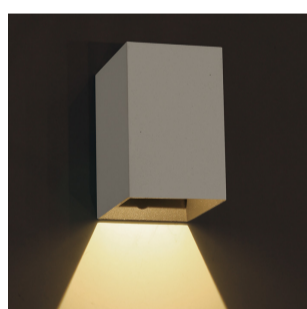

14 Wall & Ceiling LED>Outdoor Wall Dark Lights Die cast

67398/W/W

3W LED wall light, IP54, ideal for both indoor and outdoor installation.

Supplied with non-dimmable LED driver.

Complies with standard EN60598-1 and any other specific standards.

Downloads

Dimensions

Gallery

Physical Specification

Item Group	14 Wall & Ceiling LED
Family	Outdoor Wall Dark Lights Die cast
Order Code	67398/W/W
Colour	White
Material	Die Cast
Shape	Rectangular
Length	90mm