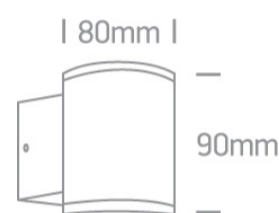

13 Wall & Ceiling>The GU10 Outdoor Wall Lights Die cast

67400A/AN

10W MR16 GU10 Die Cast, Outdoor Wall Lights.

Complies with standard EN60598-1 and any other specific standards

Downloads

Dimensions

Physical Specification

Item Group	13 Wall & Ceiling
Family	The GU10 Outdoor Wall Lights Die cast
Order Code	67400A/AN
Colour	Anthracite
Material	Die Cast
Shape	Circular
Height	90mm
Diameter	80mm
Surface Wall	Yes
Indoor	Yes
Outdoor	Yes
Adjustable	No