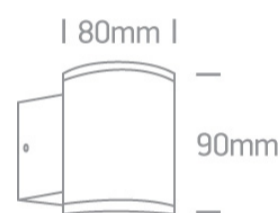

13 Wall & Ceiling>The GU10 Outdoor Wall Lights Die cast

67400A/B

10W MR16 GU10 Die Cast, Outdoor Wall Lights.

Complies with standard EN60598-1 and any other specific standards

Downloads

Dimensions

Physical Specification

Item Group	13 Wall & Ceiling
Family	The GU10 Outdoor Wall Lights Die cast
Order Code	67400A/B
Colour	Black
Material	Die Cast
Shape	Circular
Height	90mm
Diameter	80mm
Surface Wall	Yes
Indoor	Yes
Outdoor	Yes
Adjustable	No