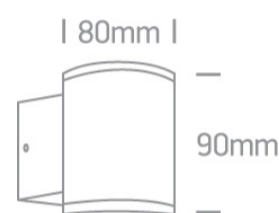

New 2021 Edition 3>Wall & Ceiling

67400A/BR

10W MR16 GU10 Die Cast, Outdoor Wall Light.

Complies with standard EN60598-1 and any other specific standards

Downloads

Dimensions

Physical Specification

Item Group	New 2021 Edition 3
Family	Wall & Ceiling
Order Code	67400A/BR
Colour	Rust Brown
Material	Die Cast
Shape	Circular
Height	90mm
Diameter	80mm
Surface Wall	Yes
Indoor	Yes
Outdoor	Yes
Adjustable	No