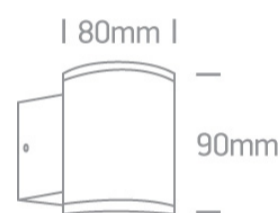

13 Wall & Ceiling>The GU10 Outdoor Wall Lights Die cast

67400A/G

10W MR16 GU10 Die Cast, Outdoor Wall Lights.

Complies with standard EN60598-1 and any other specific standards

Downloads

Dimensions

Physical Specification

Item Group	13 Wall & Ceiling
Family	The GU10 Outdoor Wall Lights Die cast
Order Code	67400A/G
Colour	Grey
Material	Die Cast
Shape	Circular
Height	90mm
Diameter	80mm
Surface Wall	Yes
Indoor	Yes
Outdoor	Yes
Adjustable	No