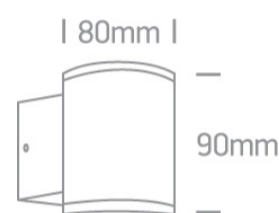

13 Wall & Ceiling>The GU10 Outdoor Wall Lights Die cast

67400A/W

10W MR16 GU10 Die Cast, Outdoor Wall Lights.

Complies with standard EN60598-1 and any other specific standards

Downloads

Dimensions

Physical Specification

Item Group	13 Wall & Ceiling
Family	The GU10 Outdoor Wall Lights Die cast
Order Code	67400A/W
Colour	White
Material	Die Cast
Shape	Circular
Height	90mm
Diameter	80mm
Surface Wall	Yes
Indoor	Yes
Outdoor	Yes
Adjustable	No