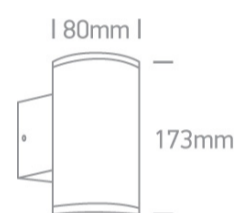

13 Wall & Ceiling>The GU10 Outdoor Wall Lights Die cast

67400B/AN

2x10W MR16 GU10 Die Cast, Outdoor Wall Lights.

Complies with standard EN60598-1 and any other specific standards

Downloads

Dimensions

Physical Specification

Item Group	13 Wall & Ceiling
Family	The GU10 Outdoor Wall Lights Die cast
Order Code	67400B/AN
Colour	Anthracite
Material	Die Cast
Shape	Circular
Height	173mm
Diameter	80mm
Surface Wall	Yes
Indoor	Yes
Outdoor	Yes
Adjustable	No