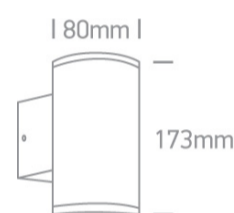

13 Wall & Ceiling>The GU10 Outdoor Wall Lights Die cast

67400B/B

2x10W MR16 GU10 Die Cast, Outdoor Wall Lights.

Complies with standard EN60598-1 and any other specific standards

Downloads

Dimensions

Physical Specification

Item Group	13 Wall & Ceiling
Family	The GU10 Outdoor Wall Lights Die cast
Order Code	67400B/B
Colour	Black
Material	Die Cast
Shape	Circular
Height	173mm
Diameter	80mm
Surface Wall	Yes
Indoor	Yes
Outdoor	Yes
Adjustable	No