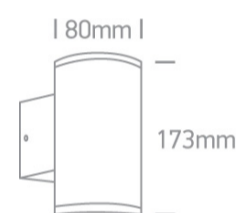

New 2021 Edition 3>Wall & Ceiling

67400B/BR

2x10W MR16 GU10 Die Cast, Outdoor Wall Light.

Complies with standard EN60598-1 and any other specific standards

Downloads

Dimensions

Physical Specification

| | |
|--------------|--------------------|
| Item Group | New 2021 Edition 3 |
| Family | Wall & Ceiling |
| Order Code | 67400B/BR |
| Colour | Rust Brown |
| Material | Die Cast |
| Shape | Circular |
| Height | 173mm |
| Diameter | 80mm |
| Surface Wall | Yes |
| Indoor | Yes |
| Outdoor | Yes |
| Adjustable | No |