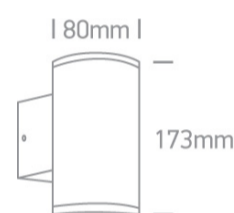

13 Wall & Ceiling>The GU10 Outdoor Wall Lights Die cast

67400B/G

2x10W MR16 GU10 Die Cast, Outdoor Wall Lights.

Complies with standard EN60598-1 and any other specific standards

Downloads

Dimensions

Physical Specification

Item Group	13 Wall & Ceiling
Family	The GU10 Outdoor Wall Lights Die cast
Order Code	67400B/G
Colour	Grey
Material	Die Cast
Shape	Circular
Height	173mm
Diameter	80mm
Surface Wall	Yes
Indoor	Yes
Outdoor	Yes
Adjustable	No