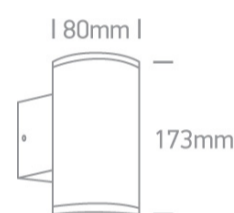

13 Wall & Ceiling>The GU10 Outdoor Wall Lights Die cast

67400B/W

2x10W MR16 GU10 Die Cast, Outdoor Wall Lights.

Complies with standard EN60598-1 and any other specific standards

Downloads

Dimensions

Physical Specification

Item Group	13 Wall & Ceiling
Family	The GU10 Outdoor Wall Lights Die cast
Order Code	67400B/W
Colour	White
Material	Die Cast
Shape	Circular
Height	173mm
Diameter	80mm
Surface Wall	Yes
Indoor	Yes
Outdoor	Yes
Adjustable	No

Power(Watts)

2X10W

IP Rating

IP54

Light Source

Replaceable lamp

Lamp Holder

GU10