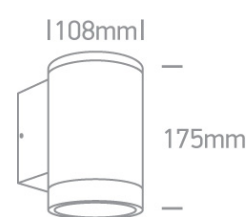

13 Wall & Ceiling>The PAR30 Outdoor Wall Lights Die cast

67400D/AN

PAR30, E27 Wall outdoor cylinder, IP65.

Complies with standard EN60598-1 and any other specific standards.

Downloads

Dimensions

Physical Specification

Item Group	13 Wall & Ceiling
Family	The PAR30 Outdoor Wall Lights Die cast
Order Code	67400D/AN
Colour	Anthracite
Material	Die Cast
Diffuser Material	Glass
Shape	Circular
Height	175mm
Diameter	108mm
Surface Wall	Yes
Indoor	Yes
Outdoor	Yes

Dimmable	N/A
----------	-----

F Mark	
--------	---

Illumination Data

Illumination Diagram	
----------------------	---

Packing Info

Box Length	15cm
------------	------

Box Width	11,5cm
-----------	--------

Box Height	19,5cm
------------	--------