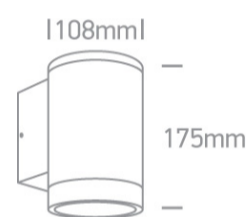

13 Wall & Ceiling>The PAR30 Outdoor Wall Lights Die cast

67400D/B

PAR30, E27 Wall outdoor cylinder, IP65.

Complies with standard EN60598-1 and any other specific standards.

Downloads

Dimensions

Physical Specification

Item Group	13 Wall & Ceiling
Family	The PAR30 Outdoor Wall Lights Die cast
Order Code	67400D/B
Colour	Black
Material	Die Cast
Diffuser Material	Glass
Shape	Circular
Height	175mm
Diameter	108mm
Surface Wall	Yes
Indoor	Yes
Outdoor	Yes

Dimmable	N/A
----------	-----

F Mark	
--------	---

Illumination Data

Illumination Diagram	
----------------------	---

Packing Info

Box Length	15cm
------------	------

Box Width	11,5cm
-----------	--------

Box Height	19,5cm
------------	--------