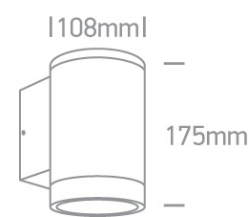

13 Wall & Ceiling>The PAR30 Outdoor Wall Lights Die cast

67400D/G

PAR30, E27 Wall outdoor cylinder, IP65.

Complies with standard EN60598-1 and any other specific standards.

Downloads

Dimensions

Physical Specification

Item Group	13 Wall & Ceiling
Family	The PAR30 Outdoor Wall Lights Die cast
Order Code	67400D/G
Colour	Grey
Material	Die Cast
Diffuser Material	Glass
Shape	Circular
Height	175mm
Diameter	108mm
Surface Wall	Yes
Indoor	Yes
Outdoor	Yes

Dimmable	N/A
----------	-----

F Mark	
--------	---

Illumination Data

Illumination Diagram	
----------------------	---

Packing Info

Box Length	15cm
------------	------

Box Width	11,5cm
-----------	--------

Box Height	19,5cm
------------	--------