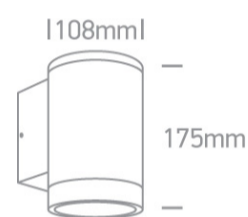

13 Wall & Ceiling>The PAR30 Outdoor Wall Lights Die cast

67400D/W

PAR30, E27 Wall outdoor cylinder, IP65.

Complies with standard EN60598-1 and any other specific standards.

Downloads

Dimensions

Physical Specification

Item Group	13 Wall & Ceiling
Family	The PAR30 Outdoor Wall Lights Die cast
Order Code	67400D/W
Colour	White
Material	Die Cast
Diffuser Material	Glass
Shape	Circular
Height	175mm
Diameter	108mm
Surface Wall	Yes
Indoor	Yes
Outdoor	Yes

Dimmable	N/A
----------	-----

F Mark	
--------	---

Illumination Data

Illumination Diagram	
----------------------	---

Packing Info

Box Length	15cm
------------	------

Box Width	11,5cm
-----------	--------

Box Height	19,5cm
------------	--------