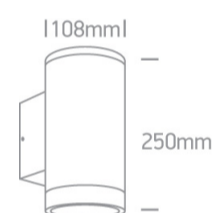

13 Wall & Ceiling>The PAR30 Outdoor Wall Lights Die cast

67400E/AN

2xPAR30, E27 Wall outdoor cylinder, IP65.

Complies with standard EN60598-1 and any other specific standards.

Downloads

Dimensions

Physical Specification

Item Group	13 Wall & Ceiling
Family	The PAR30 Outdoor Wall Lights Die cast
Order Code	67400E/AN
Colour	Anthracite
Material	Die Cast
Diffuser Material	Glass
Shape	Circular
Height	250mm
Diameter	108mm
Surface Wall	Yes
Indoor	Yes
Outdoor	Yes

Box Width	11,5cm
-----------	--------

Box Height	27cm
------------	------

Pcs/Carton	6
------------	---

Barcode	5291889058014
---------	---------------

HS Code	9405409900
---------	------------

Energy Label