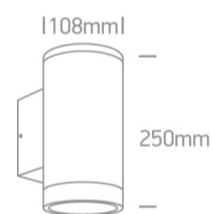

13 Wall & Ceiling>The PAR30 Outdoor Wall Lights Die cast

67400E/B

2xPAR30, E27 Wall outdoor cylinder, IP65.

Complies with standard EN60598-1 and any other specific standards.

Downloads

Dimensions

Physical Specification

Item Group	13 Wall & Ceiling
Family	The PAR30 Outdoor Wall Lights Die cast
Order Code	67400E/B
Colour	Black
Material	Die Cast
Diffuser Material	Glass
Shape	Circular
Height	250mm
Diameter	108mm
Surface Wall	Yes
Indoor	Yes
Outdoor	Yes

Box Width	11,5cm
-----------	--------

Box Height	27cm
------------	------

Pcs/Carton	6
------------	---

Barcode	5291889058045
---------	---------------

HS Code	9405409900
---------	------------

Energy Label