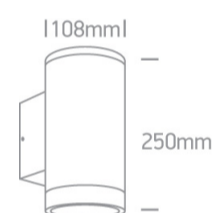

13 Wall & Ceiling>The PAR30 Outdoor Wall Lights Die cast

67400E/G

2xPAR30, E27 Wall outdoor cylinder, IP65.

Complies with standard EN60598-1 and any other specific standards.

Downloads

Dimensions

Physical Specification

Item Group	13 Wall & Ceiling
Family	The PAR30 Outdoor Wall Lights Die cast
Order Code	67400E/G
Colour	Grey
Material	Die Cast
Diffuser Material	Glass
Shape	Circular
Height	250mm
Diameter	108mm
Surface Wall	Yes
Indoor	Yes
Outdoor	Yes

## Packing Info

Box Length	15cm
------------	------

Box Width	11,5cm
-----------	--------

Box Height	27cm
------------	------

Pcs/Carton	6
------------	---

Barcode	5291889058038
---------	---------------

HS Code	9405409900
---------	------------