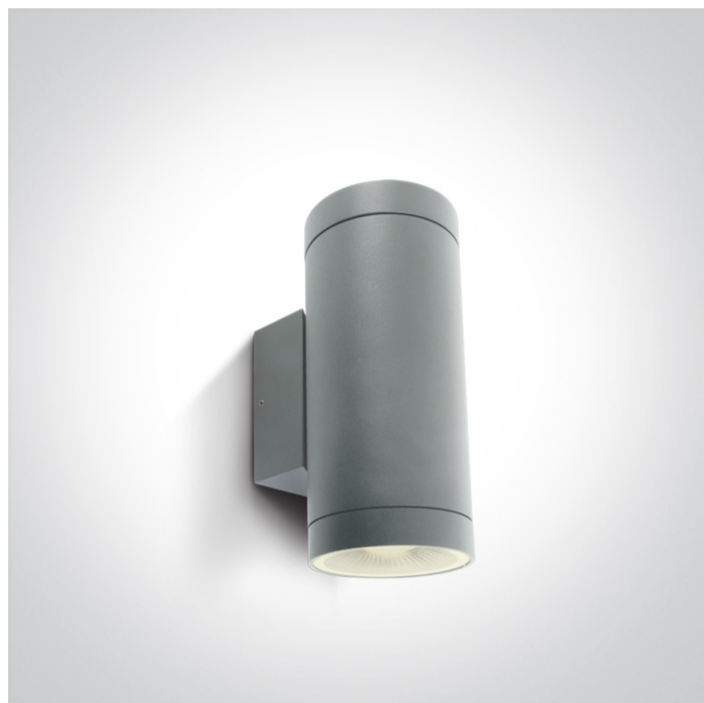

13 Wall & Ceiling>The PAR30 Outdoor Wall Lights Die cast

67400E/G

2xPAR30, E27 Wall outdoor cylinder, IP65.

Complies with standard EN60598-1 and any other specific standards.

Downloads

Dimensions

Physical Specification

Item Group	13 Wall & Ceiling
Family	The PAR30 Outdoor Wall Lights Die cast
Order Code	67400E/G
Colour	Grey
Material	Die Cast
Diffuser Material	Glass
Shape	Circular
Height	250mm
Diameter	108mm
Surface Wall	Yes
Indoor	Yes
Outdoor	Yes